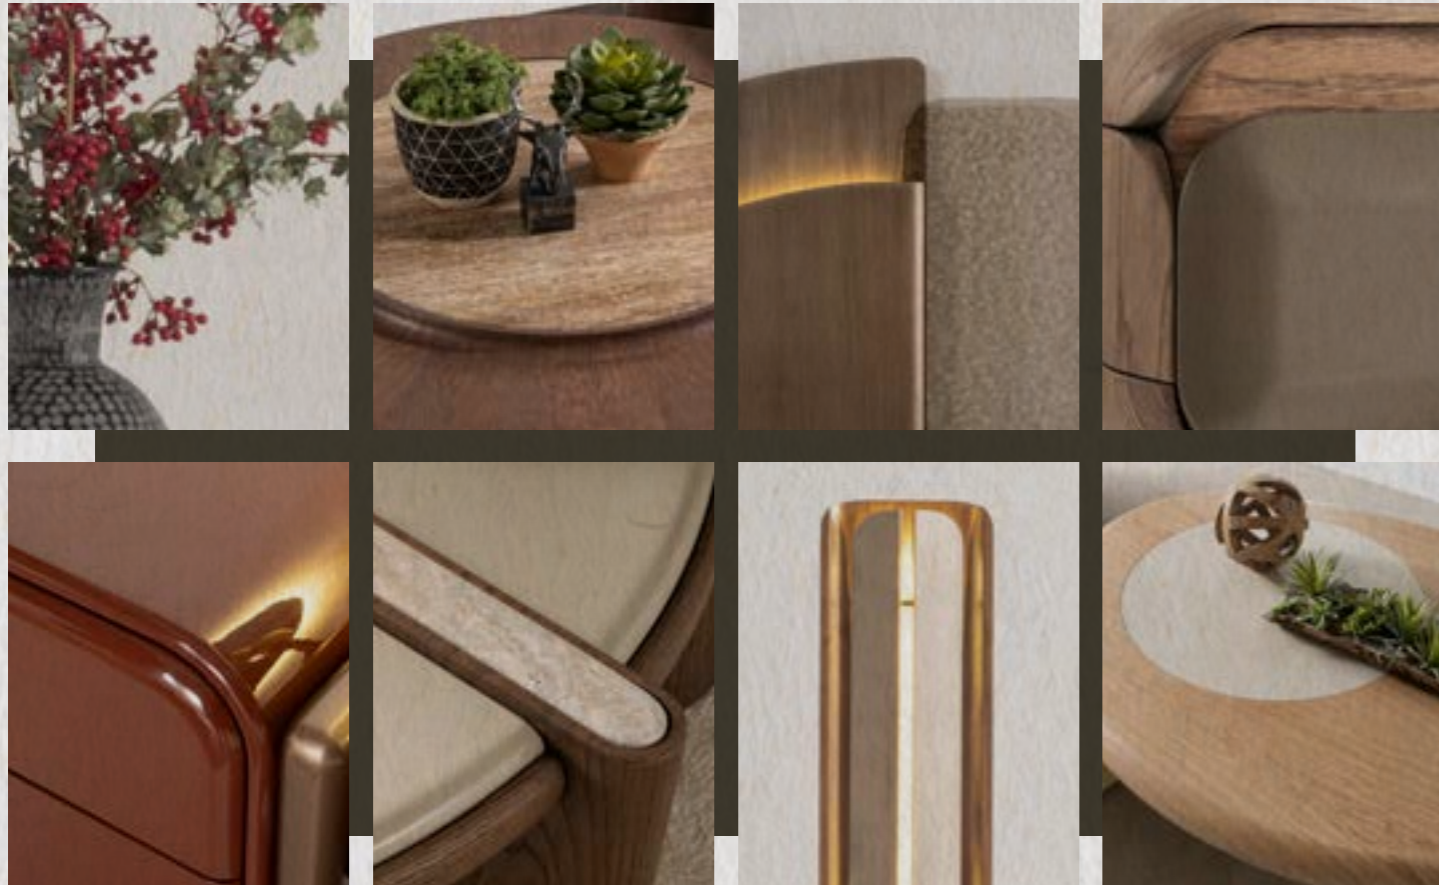

THE EVOLUTION OF **living** **space**

NEW 2026 COLLECTION

- 04 • GRANDE COLLECTION
- 32 • LUSO COLLECTION
- 50 • TORINO COLLECTION
- 74 • NOVA COLLECTION
- 92 • MOCHA COLLECTION
- 122 • EVA COLLECTION
- 152 • NATURA COLLECTION
- 178 • LINDA COLLECTION
- 210 • MOCHA/RED COLLECTION
- 220 • SOFT COLLECTION
- 228 • DRESSING WARDROPE

nell
MOBİLYA

nell.com.tr

@ / nellmobilya f / nellfurniture