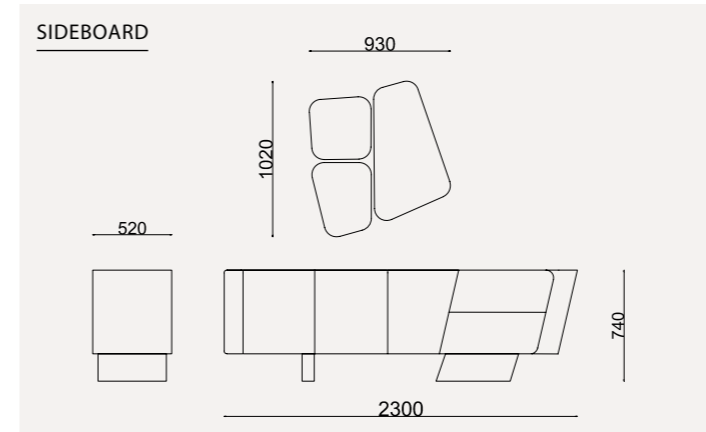

all dimensions are in mm.