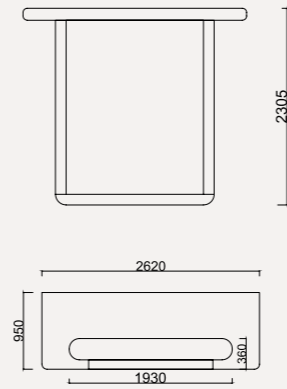

MOCCHA

// BEDROOM

Gracefully curving lines.

BEDSTEAD

CHIFFONIER

NIGHTSTAND

FLOORLAMP

all dimensions are in mm.