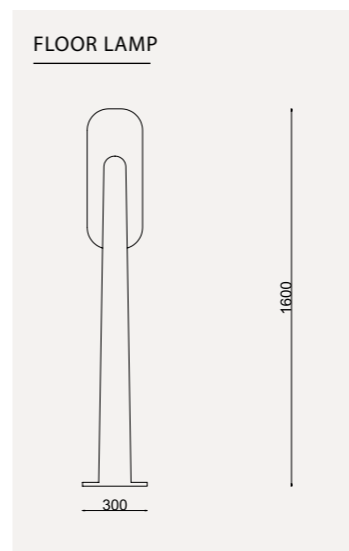

all dimensions are in mm.