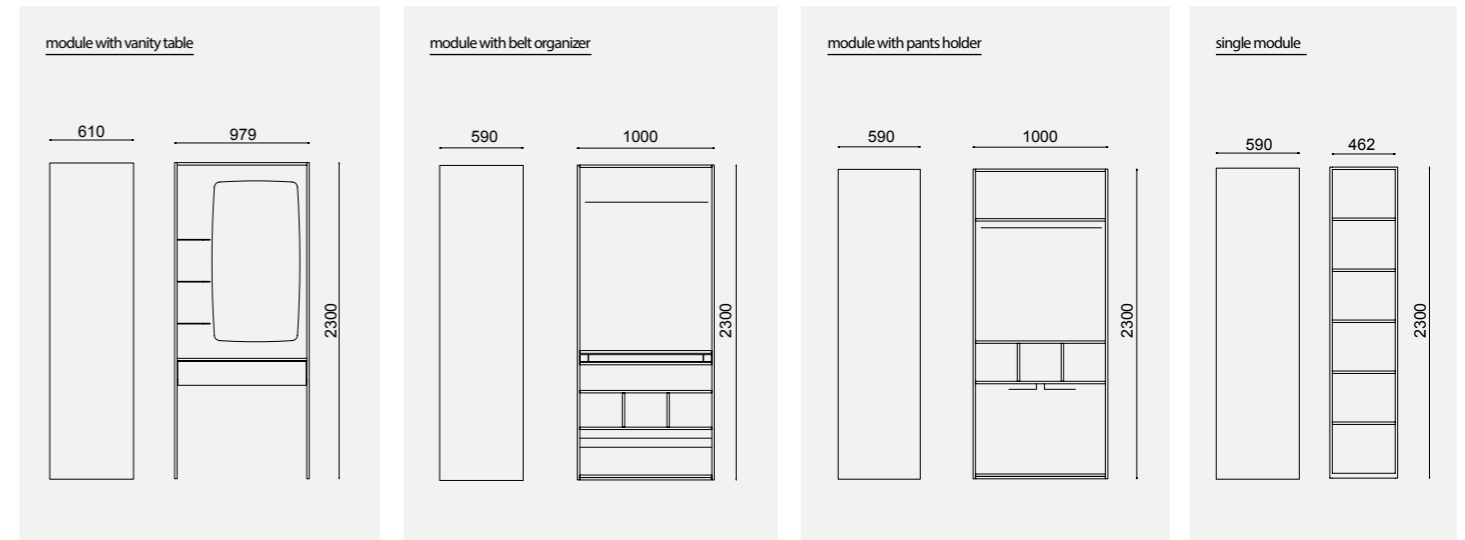

SOFT

// BEDROOM

all dimensions are in mm.

DRESSING WARDROPE

DRESSING WARDROPE

DRESSING WARDROBE

DRESSING WARDROPE | DIMENSIONS

nell
MOBİLYA