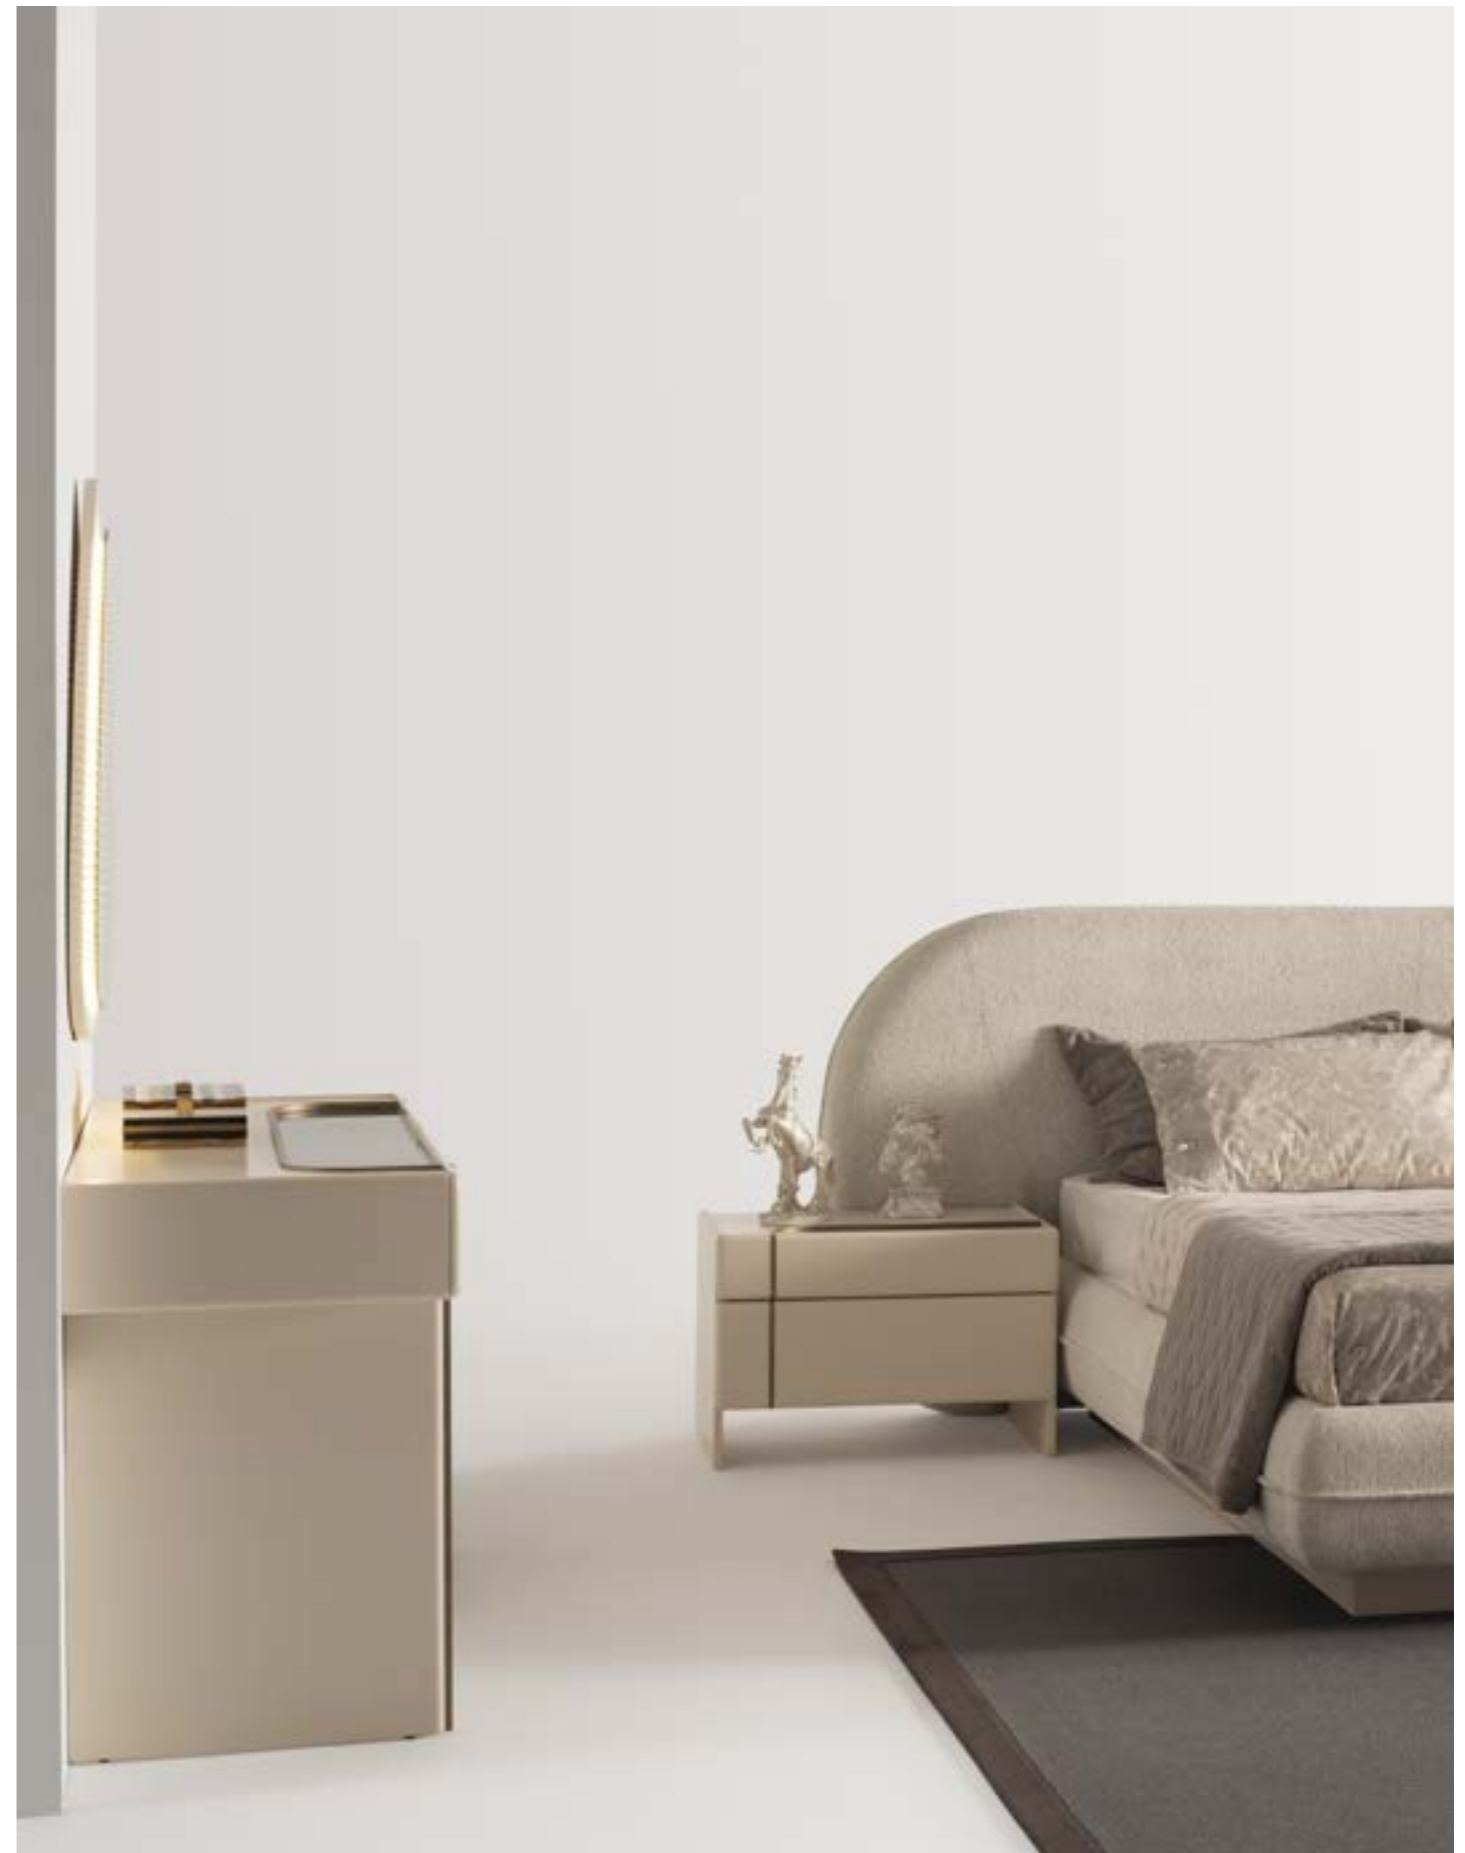

SOFT COLLECTION

// bedroom

Soft Collection epitomizes modern elegance, blending the soft warmth of ecru lacquer with the refined allure of matte gold details. Each piece in Soft Collection is meticulously crafted with attention to detail, ensuring lasting beauty and functionality. The ecru lacquer finish offers a smooth, serene surface that provides a sense of calm and sophistication. Its neutral tone acts as a perfect canvas, allowing the other elements of the collection to shine with quiet elegance.

nell
MOBILYA