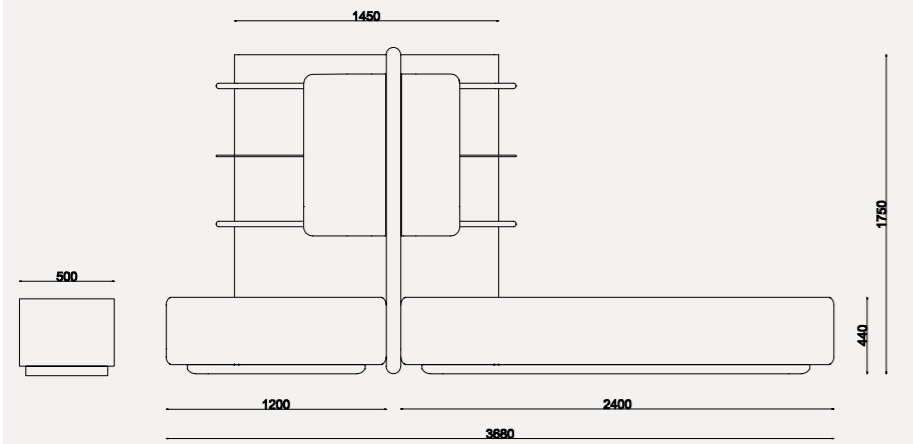

NOVA

// SOFA SET

SIDEBOARD

DINING TABLE

WALL UNIT

COFFEE TABLE

all dimensions are in mm.

MOCHA COLLECTION