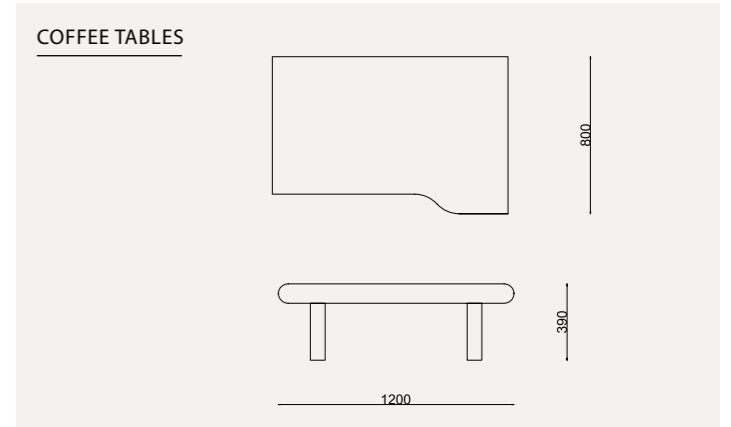

all dimensions are in mm.