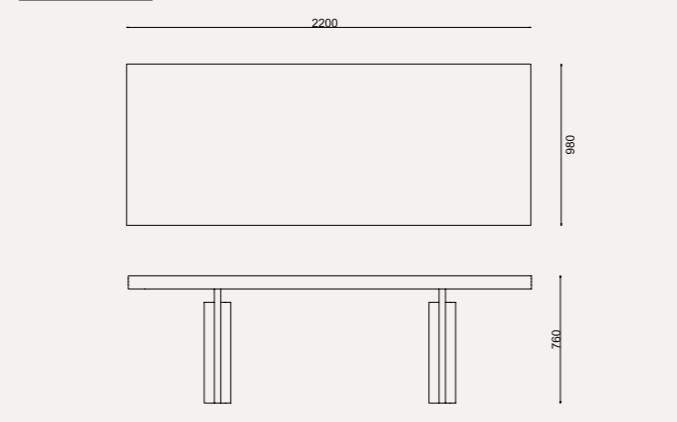

NOVA

// SOFA SET

SIDEBOARD

DINING TABLE

WALL UNIT

COFFEE TABLE

all dimensions are in mm.

MOCHA COLLECTION