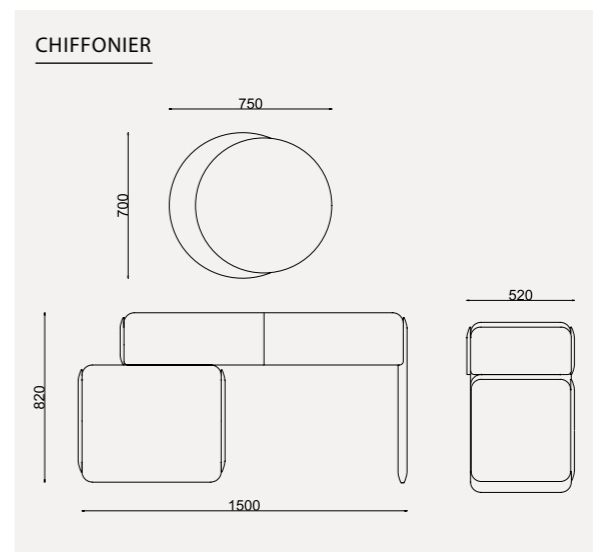

TORINO

// BEDROOM

Take a moment to rest.

all dimensions are in mm.

NOVA COLLECTION

dining room // wall unit // sofa set

The Nova collection embodies a refined aesthetic where modern design is harmoniously balanced with natural elements. Rounded corners, fluid lines, and seamless material transitions lend the space both warmth and sophisticated simplicity. The warmth of the wood grain is balanced by the light tones of the natural travertine, creating a timeless aesthetic.