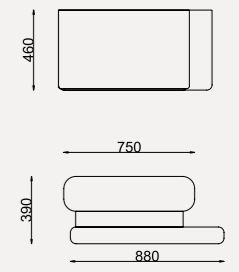

MOCCHA

// BEDROOM

Gracefully curving lines.

BEDSTEAD

CHIFFONIER

NIGHTSTAND

FLOORLAMP

all dimensions are in mm.