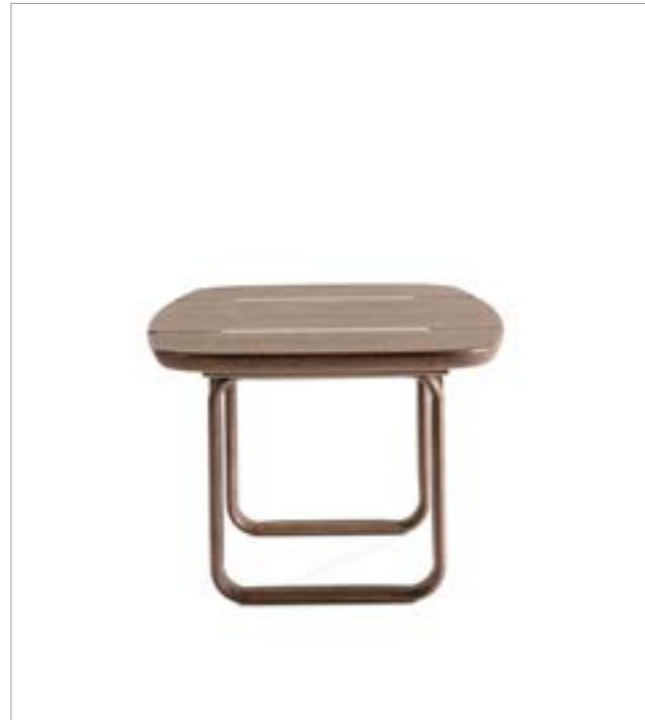

TRENDY NATURAL WARM SAFE DURABLE INNOVATIVE BALANCED