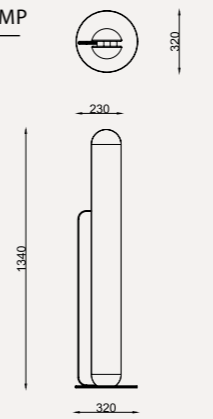

MOCCHA

// BEDROOM

Gracefully curving lines.

BEDSTEAD

CHIFFONIER

NIGHTSTAND

FLOORLAMP

all dimensions are in mm.