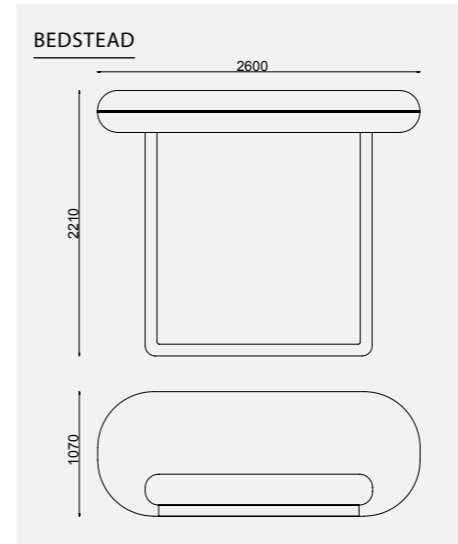

MOCCHA

// BEDROOM

Gracefully curving lines.

BEDSTEAD

CHIFFONIER

NIGHTSTAND

FLOORLAMP

all dimensions are in mm.

SOFT

// BEDROOM

all dimensions are in mm.

DRESSING WARDROPE

DRESSING WARDROPE

DRESSING WARDROBE

DRESSING WARDROPE | DIMENSIONS

nell
MOBİLYA