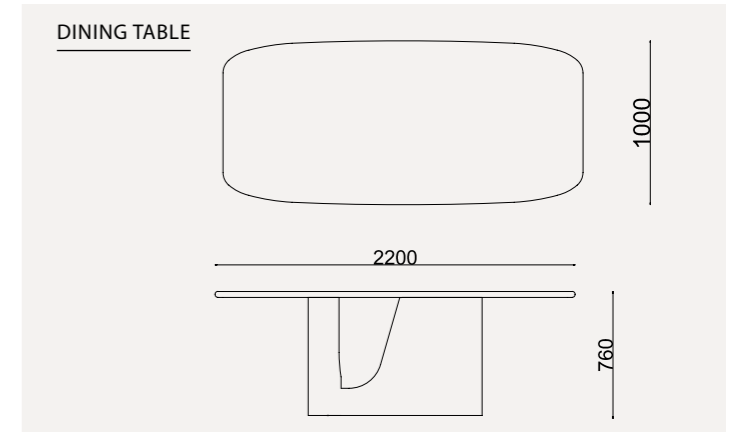

all dimensions are in mm.