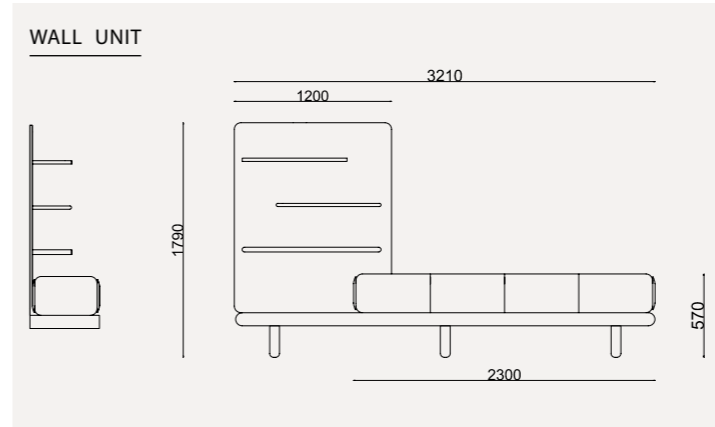

all dimensions are in mm.