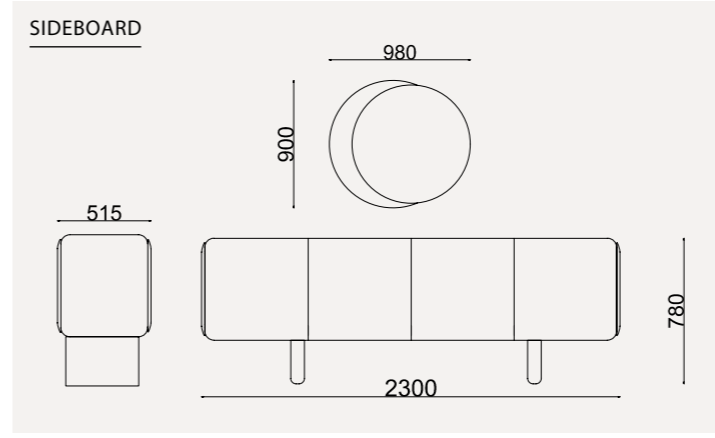

TORINO

// BEDROOM

Take a moment to rest.

all dimensions are in mm.

NOVA COLLECTION

dining room // wall unit // sofa set

The Nova collection embodies a refined aesthetic where modern design is harmoniously balanced with natural elements. Rounded corners, fluid lines, and seamless material transitions lend the space both warmth and sophisticated simplicity. The warmth of the wood grain is balanced by the light tones of the natural travertine, creating a timeless aesthetic.