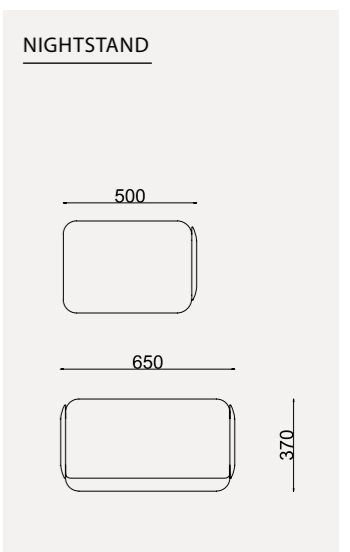

all dimensions are in mm.