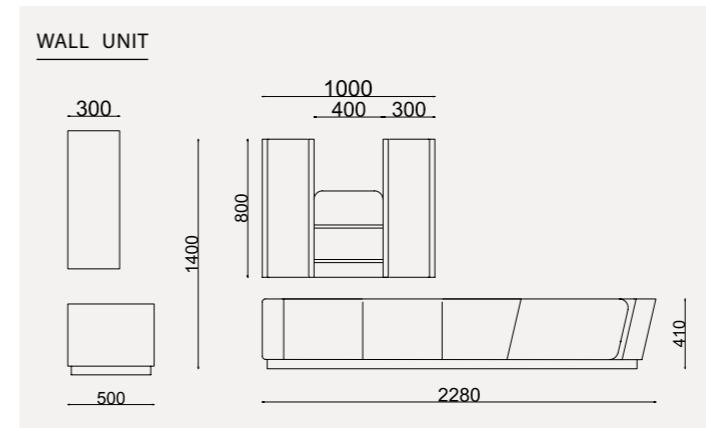

all dimensions are in mm.