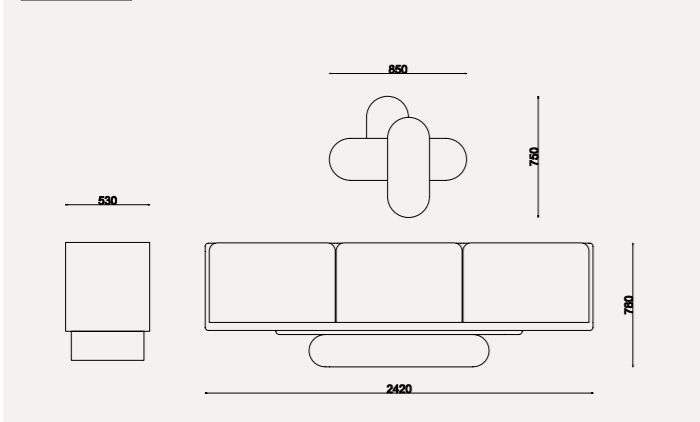

NOVA

// SOFA SET

SIDEBOARD

DINING TABLE

WALL UNIT

COFFEE TABLE

all dimensions are in mm.

MOCHA COLLECTION