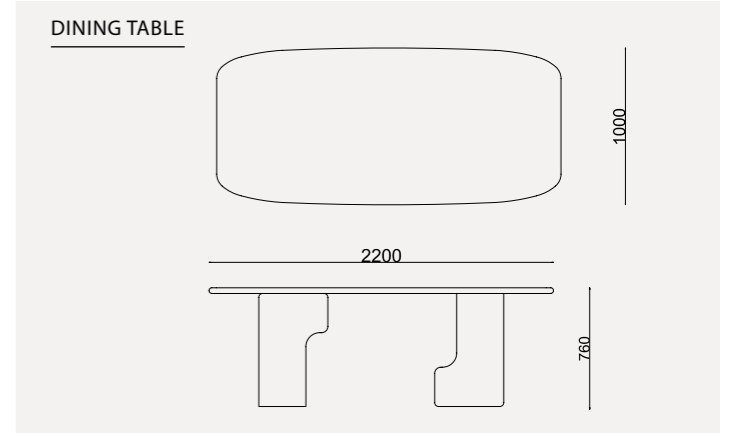

all dimensions are in mm.