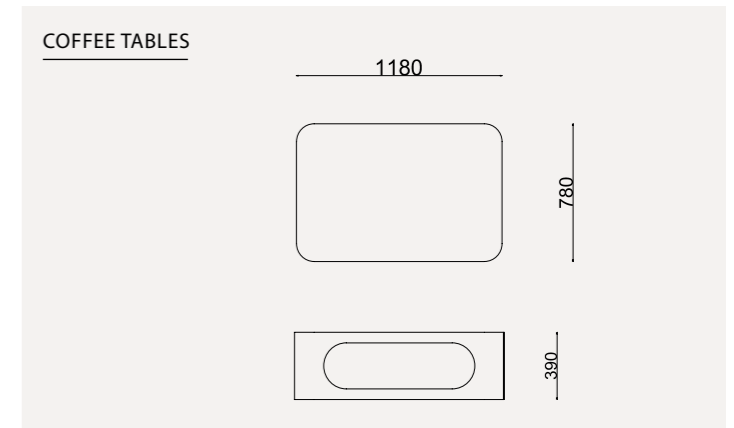

all dimensions are in mm.