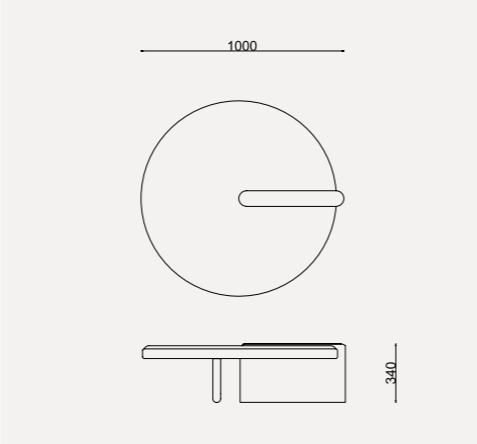

NOVA

// SOFA SET

SIDEBOARD

DINING TABLE

WALL UNIT

COFFEE TABLE

all dimensions are in mm.

MOCHA COLLECTION