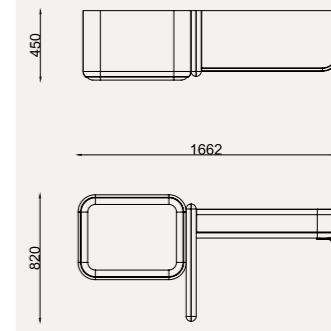

MOCCHA

// BEDROOM

Gracefully curving lines.

BEDSTEAD

CHIFFONIER

NIGHTSTAND

FLOORLAMP

all dimensions are in mm.