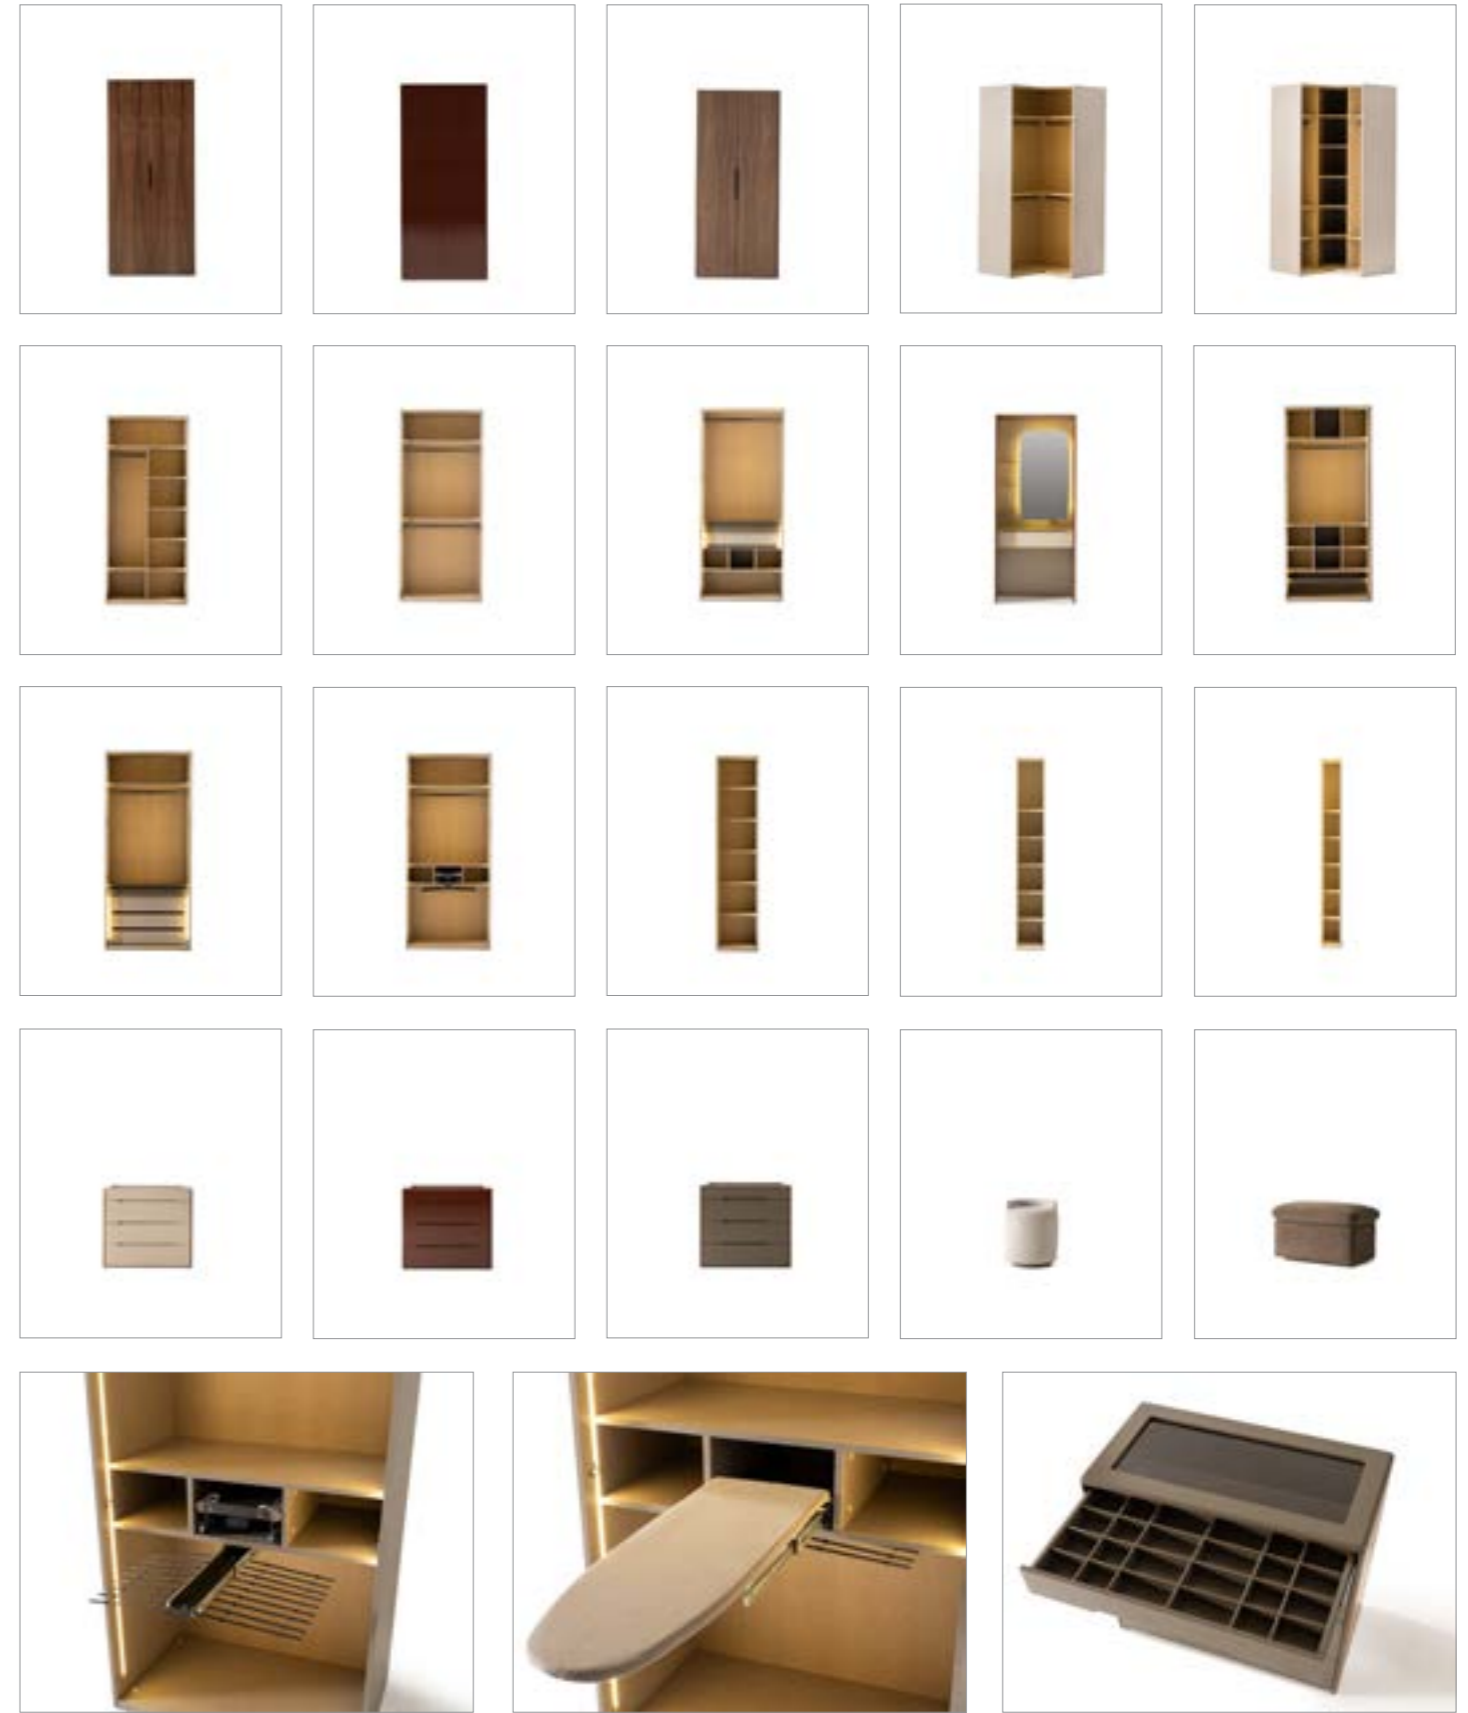

SOFT

// BEDROOM

all dimensions are in mm.

DRESSING WARDROPE

DRESSING WARDROPE

DRESSING WARDROBE

DRESSING WARDROPE | DIMENSIONS

nell
MOBİLYA