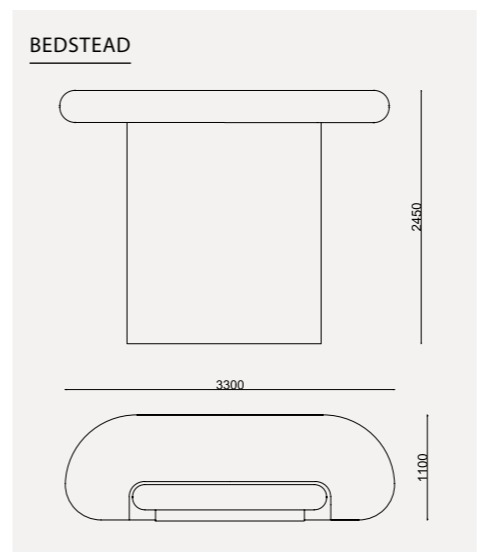

all dimensions are in mm.